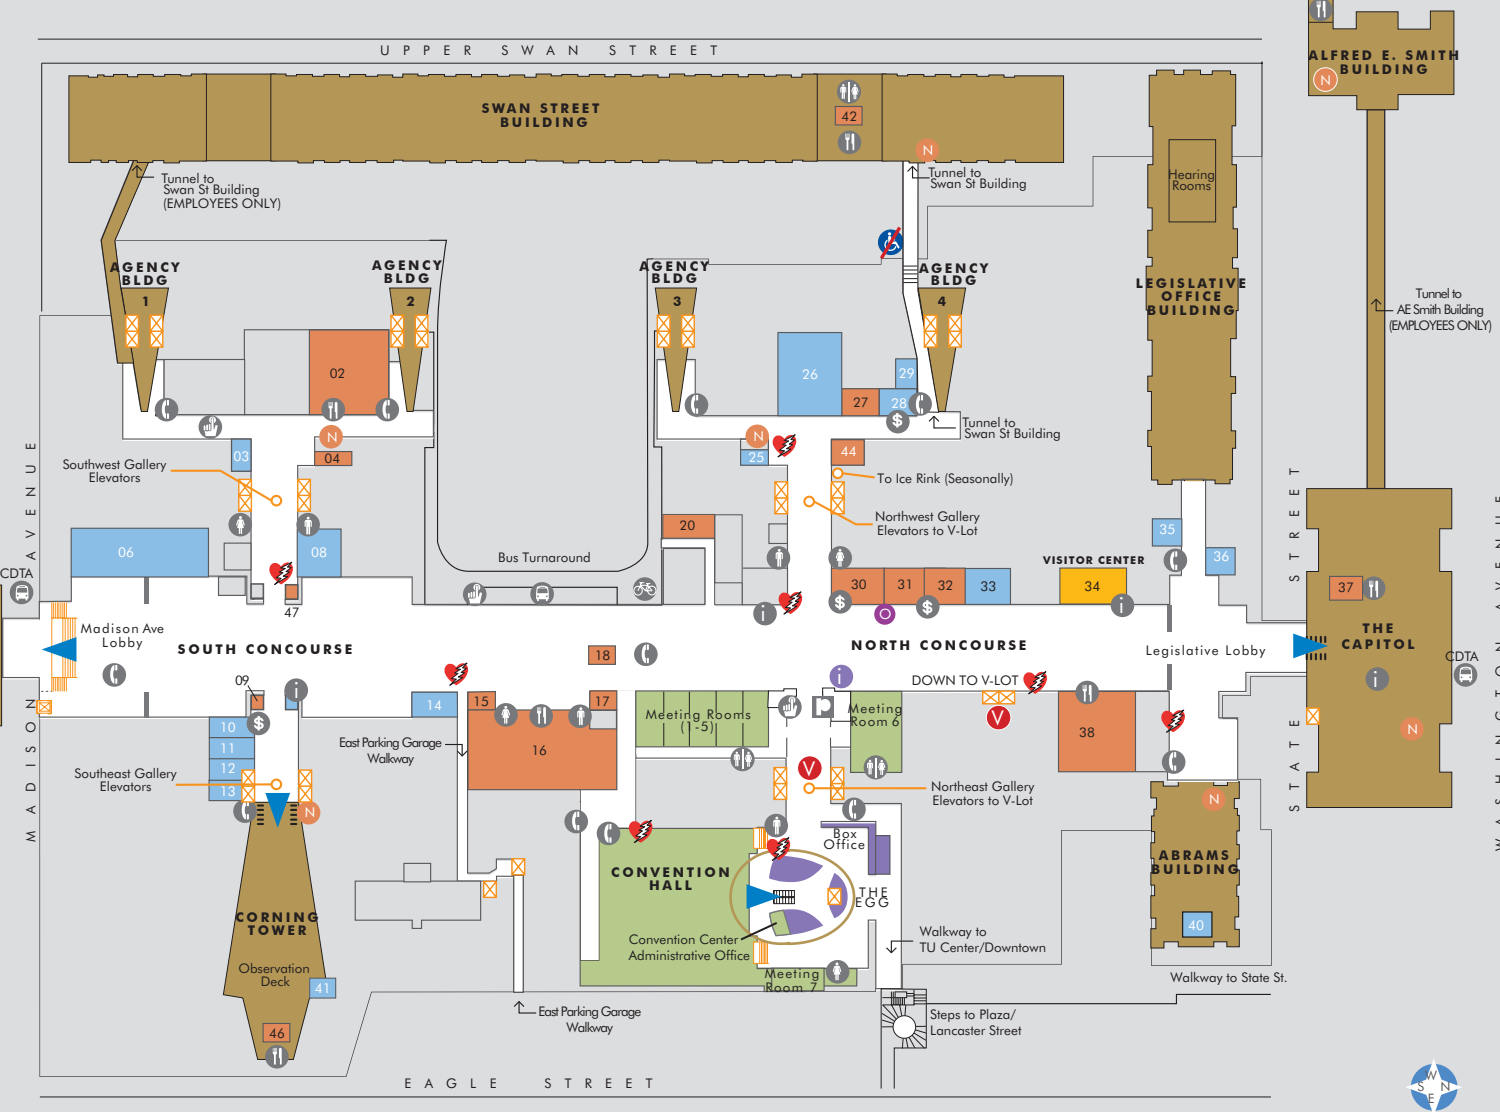

GOVERNOR NELSON A. ROCKEFELLER EMPIRE STATE PLAZA

For Information, Tours, and Gifts, please visit the VISITOR CENTER located in space #34

- 34 PLAZA VISITOR CENTER**
Gift Shop
- CONVENTION CENTER**
Convention Hall
Meeting Rooms 1-7
Administrative Office
- THE EGG**
Administrative Office
Box Office
Hart Theatre
Swyer Theatre
- RETAIL/FOOD**
 - 02 Au Bon Pain Bakery/Café
 - 04 Scissor Wizard Hair Styling
 - 09 Just Jewelry Repair
 - 15 McDonald's/Sandella's
 - 16 Taste of the Plaza Food Court
 - 17 Au Bon Pain Bakery
 - 18 Lark Street Flower Market
 - 20 American Red Cross
 - 27 Emblem Health Family Dental
 - 30 Key Bank
 - 31 Peanut Land Candies and Gifts
 - 32 SEFCU Credit Union
 - 37 Dunkin Donuts
 - 38 Prime at the Plaza
 - 42 Subway / Euro Delicacies
 - 44 Save-Mar Dry Cleaners
 - 46 Subway (Employee or Visitor Access)
 - 47 African Reflections
- STATE OFFICES**
 - 03 NYS State Comptroller's Office
 - 06 NYS Media Services Center
 - 08 Plaza Manager, Special Events, Parking Management, State Fire Post Office
 - 10 Curatorial Services
 - 11 Employee Health Services
 - 12 OGS Conference Room
 - 14 New York State Police
 - 25 NYS Deferred Compensation Plan
 - 26 ITS Telecommunications
 - 28 Legislative Gazette
 - 29 Employee Assistance Program
 - 33 Empire State College
 - 35 NYS Assembly Payroll & Travel Unit
 - 36 NYS Assembly Human Resources
 - 40 Vietnam Gallery
 - 41 Observation Deck

KEY :

- AED (Automated External Defibrillator)
- Information
- ATM
- Phones
- Elevators
- Escalators
- Restrooms
- Dining
- Vending Machine
- Bike Racks
- CDTA (public bus depot)
- PARK and PAY Station
- V-LOT Visitor Parking
- Newsstand
- Not Handicapped Accessible
- Martin Luther King Jr. Memorial
- Exits

ACCESS TO PLAZA LEVEL
through the following buildings:

- Corning Tower
- Agency Buildings 1, 2, 3 & 4
- The Egg
- The Capitol
- Cultural Education Center

*The Concourse is disabled accessible except where noted